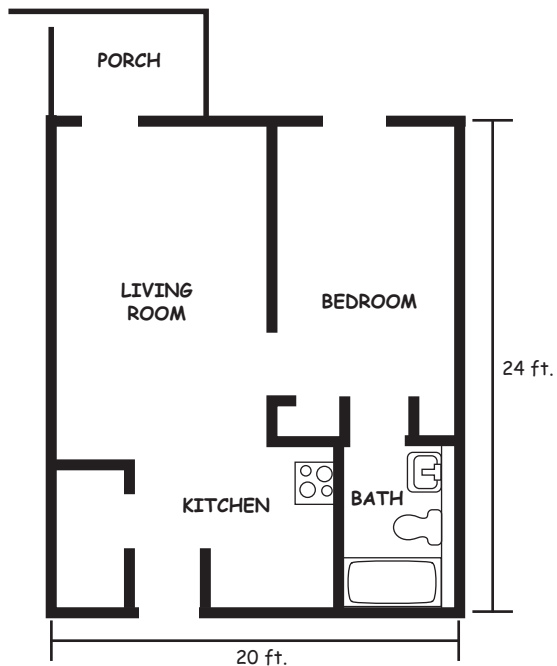

Building Information

Year Occupied 1972
No. of Floors 8

Unit Information

Efficiency 0
1 Bedroom 144
2 Bedroom 6
Total Units 150

Amenities

Balconies Yes
Laundry 2nd Floor
Air Conditioning Resident
Floor Carpet
LANTA Yes
Resident Association Yes
Community room, parking

Only site with 2 bedroom accessible units.

**UNIT
LAYOUTS
ON
REVERSE
SIDE**

**1519 Walnut Street
Allentown, PA
Phone: 61-821-8777**

Walnut Manor

One Bedroom Layout

Two Bedroom Layout