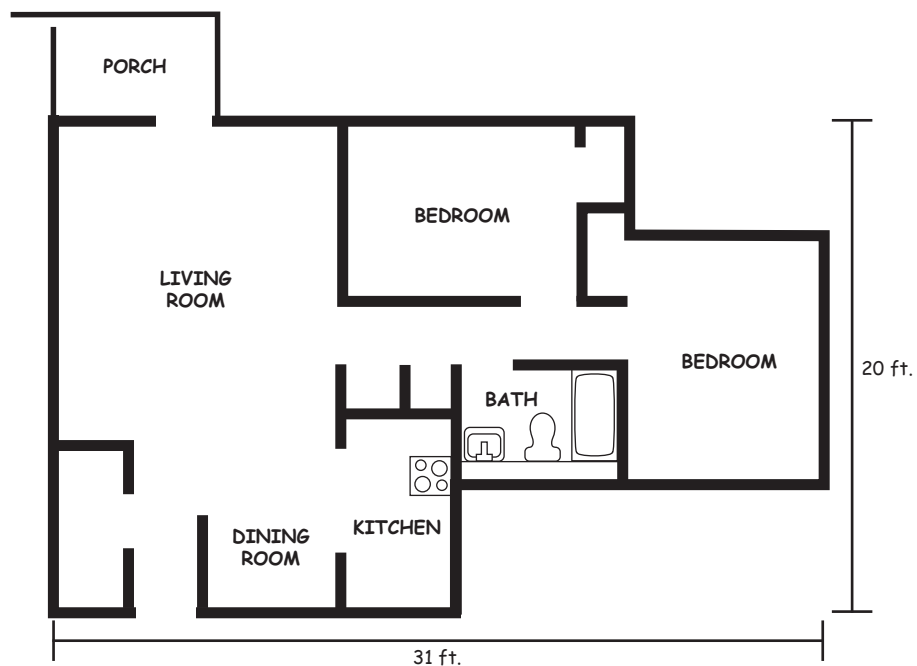

Building Information

Year Occupied 1972
No. of Floors 8

Unit Information

Efficiency 0
1 Bedroom 144
2 Bedroom 6
Total Units 150

Amenities

Balconies Yes
Laundry 2nd Floor
Air Conditioning Resident
Floor Carpet
LANTA Yes
Resident Association Yes
Community room, parking

Only site with 2 bedroom accessible units.

**UNIT
LAYOUTS
ON
REVERSE
SIDE**

**1519 Walnut Street
Allentown, PA
Phone: 61-821-8777**

Walnut Manor

One Bedroom Layout

Two Bedroom Layout